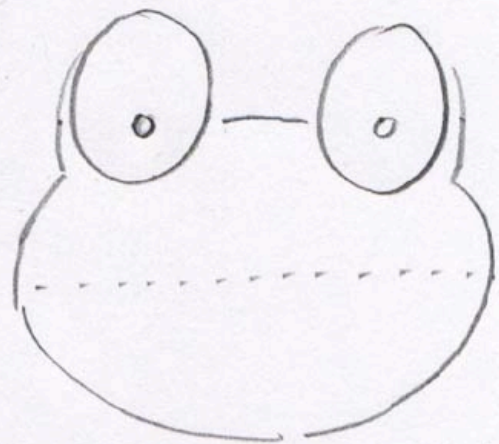

How to draw Frog's head

(Draw in pencil first, then go over it with a black pen.)

- ① Draw an oval with a centre line.

- ② Put eyeballs on top, then draw eyes around them.

- ③ Draw a mouth (up to the centreline) then nostrils and a chin.

- ④ Colour it in.